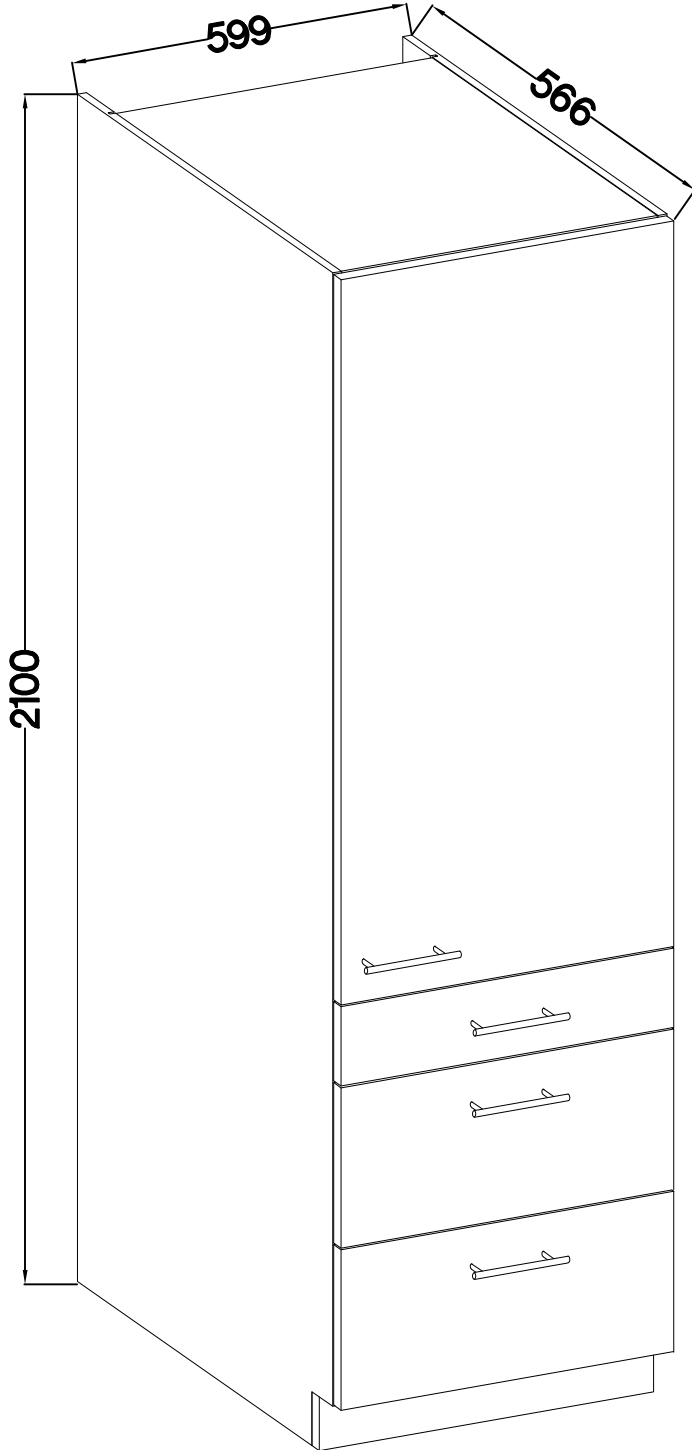

60 DKS-2100 2F
FRONT

M4x22mm	L=128mm
	
U	S
2	1

Ersatzteil Nummer	Dimension
KUH.70752	1280x596x16

ISM-KUH-01943

LEFT

RIGHT

2

†35/0mm	†3.5x13mm
	
[CD] HG	P5
3	6

3

M4x22mm

L=128mm

U

2

S

1

HG

KUH.70752

KUH.70752

HG

U

U

S

128

VARIANT HIGH GLOSS