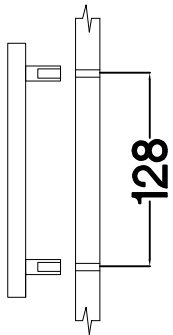

60 DKS-2100 2F
FRONT

M4x22mm	L=128mm
	
U	S
2	1

Ersatzteil Nummer	Dimension
KUH.70752	1280x596x16

ISM-KUH-01943

LEFT

RIGHT

2

†35/0mm	†3.5x13mm
	
[CD] HG	P5
3	6

3

M4x22mm

L=128mm

U

2

S

1

HG

KUH.70752

KUH.70752

HG

U

U

S

128

VARIANT HIGH GLOSS